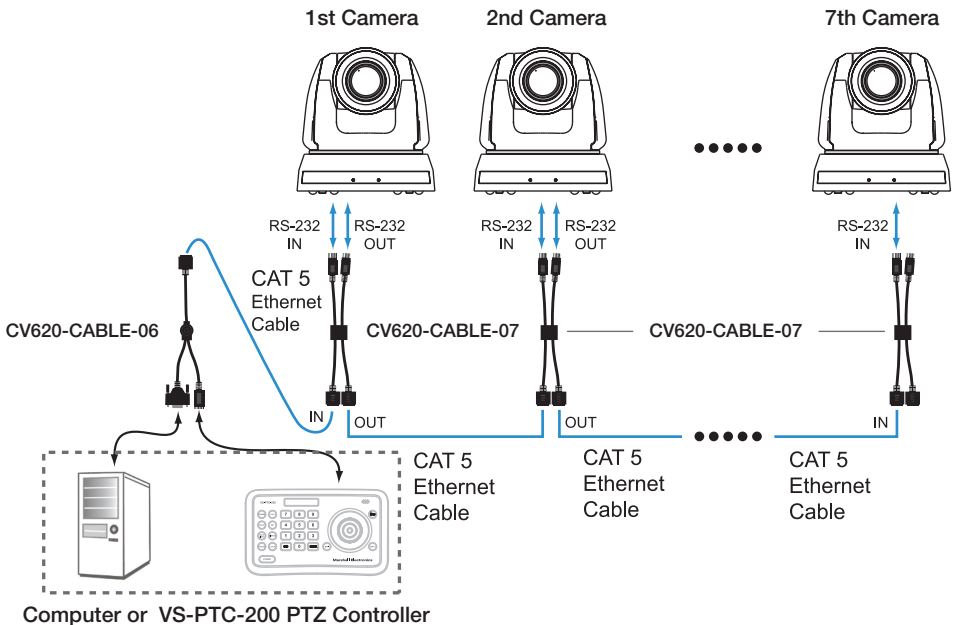

CABLE EXTENDER INSTALLATION GUIDE

1 CV620-CABLE-07 Extender Connection

2 CV620-CABLE-06 Extender Connection

* The CV620-CABLE-06 cannot be connected with a Computer and a VS-PTC-200 Controller at the same time