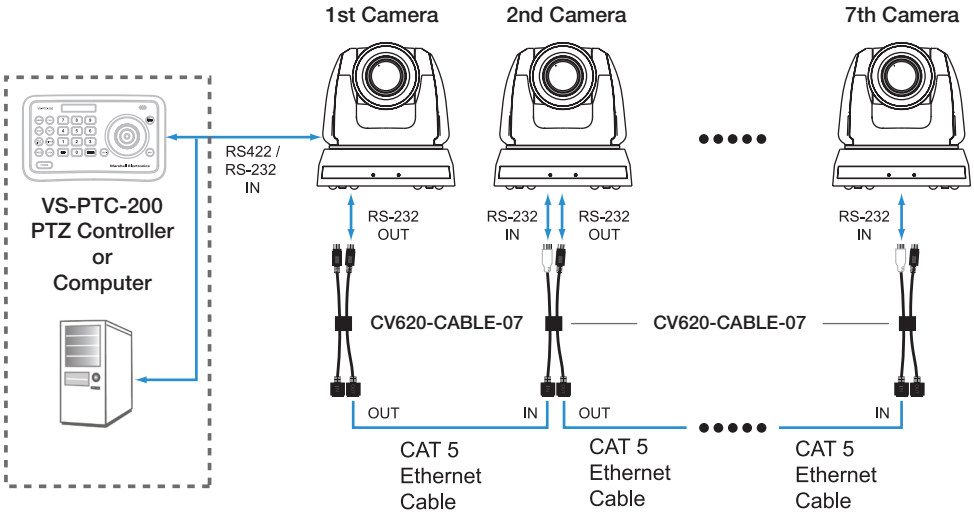

CABLE EXTENDER INSTALLATION GUIDE

1 CV620-CABLE-07 Extender Connection

2 CV620-CABLE-06 Extender Connection

* The CV620-CABLE-06 cannot be connected with a Computer and a VS-PTC-200 Controller at the same time